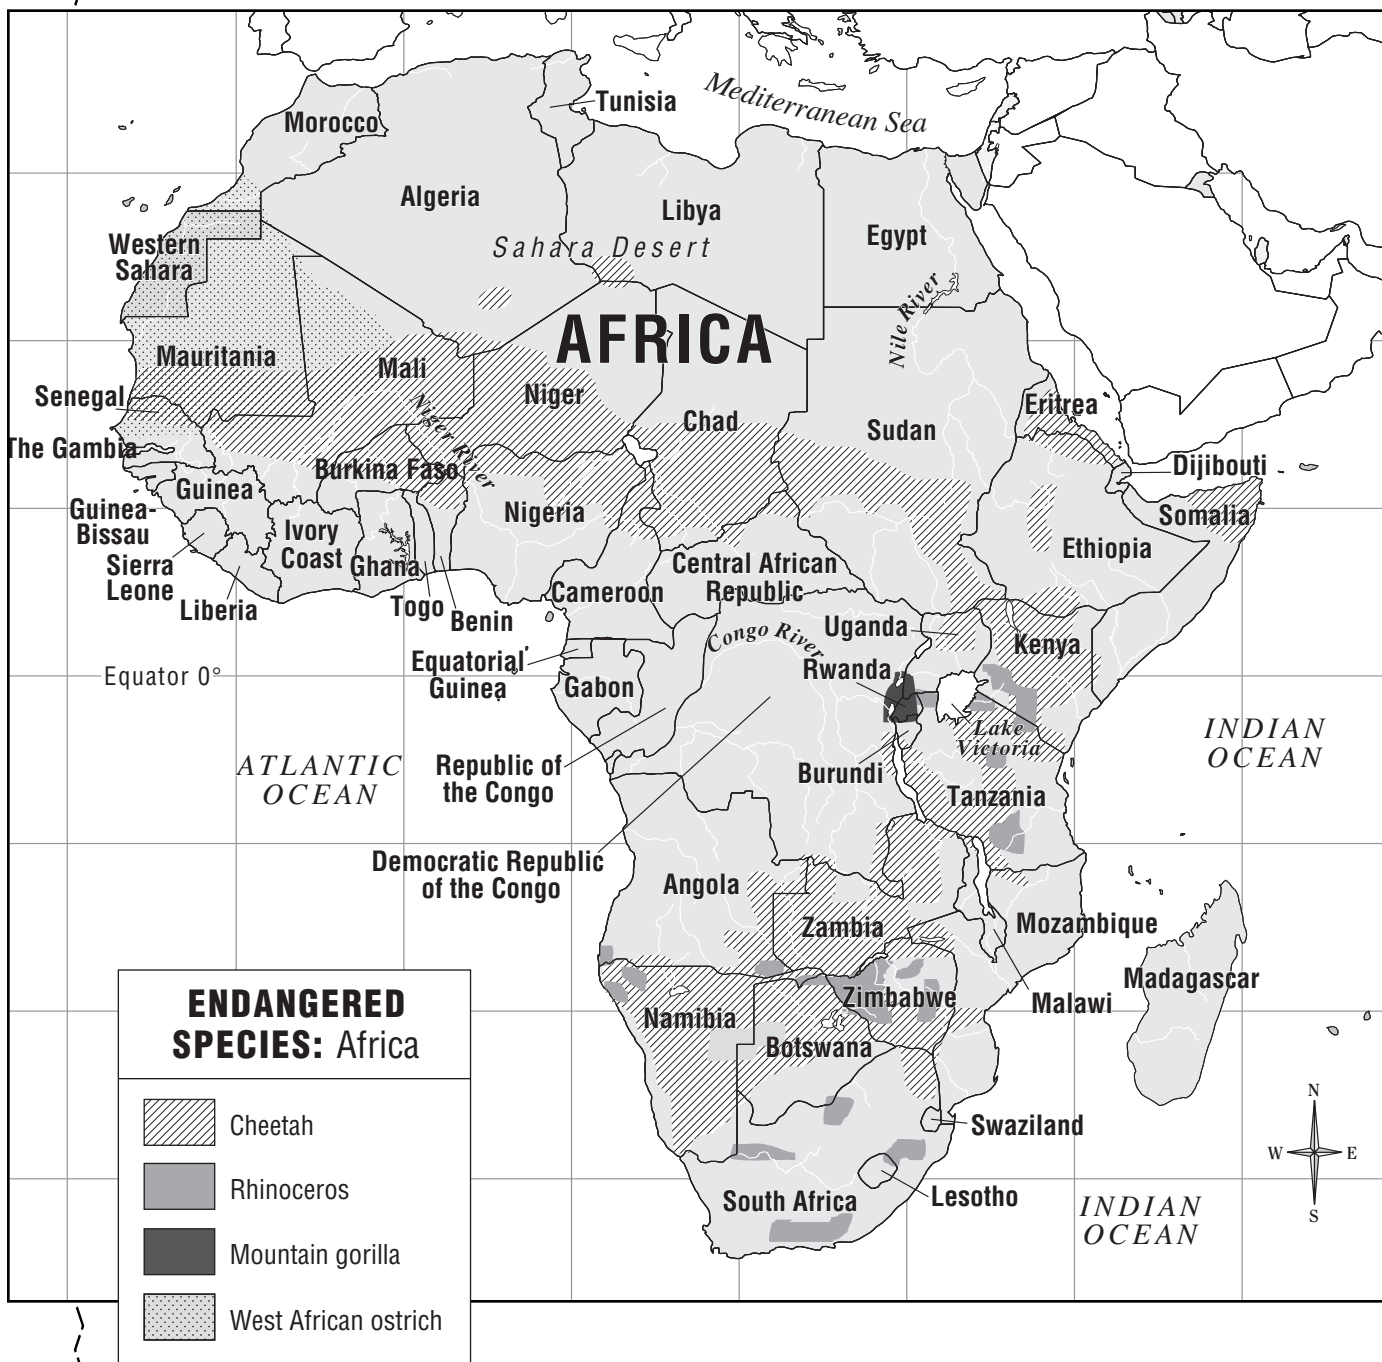

Endangered Species

Africa

Endangered species are animals and plants that are in danger of disappearing from earth. This map shows where four of the endangered species in Africa live. Altogether there are more than 900 animals and 400 plants that are listed as endangered or threatened in the world. By studying these animals and plants and their environments, scientists can better work to protect them from extinction.

Endangered Species

Across

- 1 None of the four animals live on this island off the coast of East Africa.
- 3 The cheetah ranges through most of this eastern country.
- 5 This country is the most northern place where the cheetah is found.
- 9 The most southern country where the rhino roams.
- 11 The cheetah and the rhinoceros are _____ found in Tanzania.
- 14 The cheetah has the _____ range of these animals.
- 15 The most eastern country where the cheetah is found is _____.
- 16 This southwestern country has both cheetahs and rhinos.
- 18 The range of the cheetah runs along the border of which desert?
- 19 The mountain gorilla has the _____ range of these animals.
- 20 Both rhinos and cheetahs are found along the shores of which lake?
- 21 The _____ is a kind of big cat.

Down

- 1 The North African ostrich goes no further east than this country.
- 2 This large animal is found throughout south and east Africa.
- 4 None of these four animals are found in this country of North Africa.
- 6 An ostrich is what kind of animal?
- 7 The ostrich is found throughout this entire country.

- 8 The mountain _____ has the smallest range of these four animals.
- 9 You can tell a cheetah by what pattern on its fur.
- 10 This map shows how many different kinds of endangered species?
- 12 The range of the cheetah is mostly _____ the equator.
- 13 Gorillas live in the southern part of this country.
- 17 This species of bird is found in northwestern Africa.